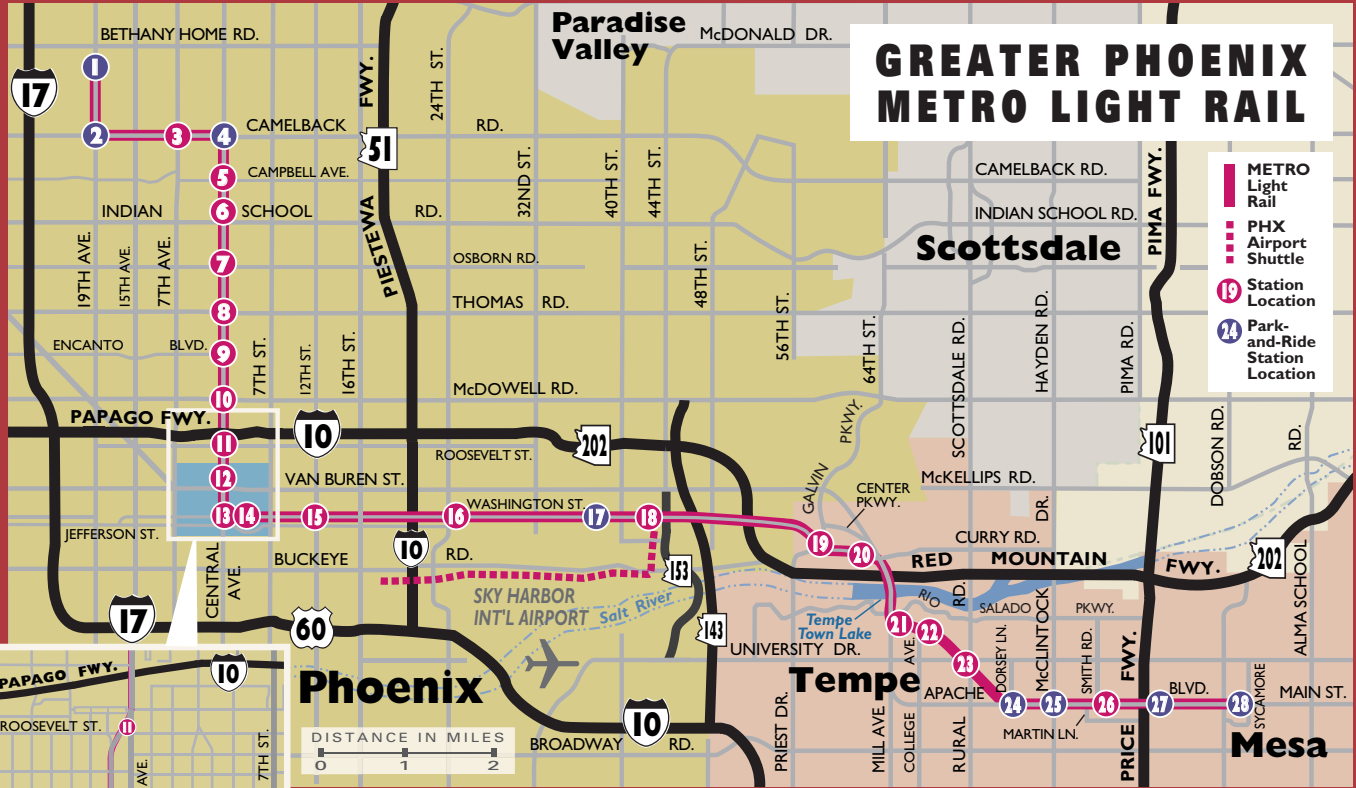

GREATER PHOENIX METRO LIGHT RAIL

STATIONS

- | | | | |
|------------------------------------|---------------------------------|---------------------------------|---------------------------------|
| ① Montebello Ave. / 19th Ave. | ⑨ Encanto Blvd. / Central Ave. | ⑲ 12th St. / Washington St. | ⑳ Mill Ave. / 3rd St. |
| ② 19th Ave. / Camelback Rd. | ⑩ McDowell Rd. / Central Ave. | ⑳ 12th St. / Jefferson St. | ㉑ Veterans Way / College Ave. |
| ③ 7th Ave. / Camelback Rd. | ⑪ Roosevelt St. / Central Ave. | ㉑ 24th St. / Washington St. | ㉒ University Dr. / Rural Rd. |
| ④ Central Ave. / Camelback Rd. | ⑫ Van Buren St. / Central Ave. | ㉑ 24th St. / Jefferson St. | ㉓ Dorsey Lane / Apache Blvd. |
| ⑤ Campbell Ave. / Central Ave. | ⑬ Washington St. / Central Ave. | ㉒ 38th St. / Washington St. | ㉔ McClintock Dr. / Apache Blvd. |
| ⑥ Indian School Rd. / Central Ave. | ⑭ 3rd St. / Washington St. | ㉒ 44th St. / Washington St. | ㉕ Martin Lane / Apache Blvd. |
| ⑦ Osborn Rd. / Central Ave. | ⑮ 3rd St. / Jefferson St. | ㉓ Priest Dr. / Washington St. | ㉖ Loop 101 / Apache Blvd. |
| ⑧ Thomas Rd. / Central Ave. | | ㉓ Center Pkwy. / Washington St. | ㉗ Sycamore / Main St. |